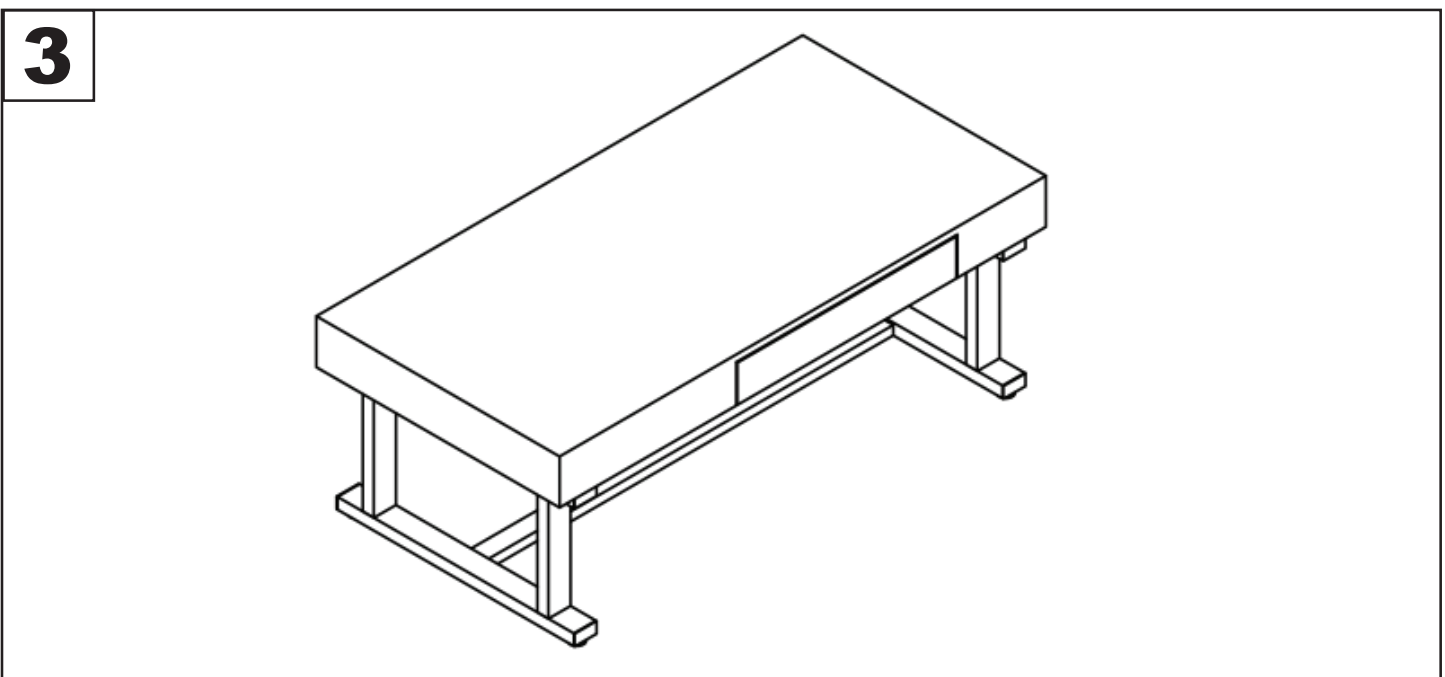

Luster Coffee Table

Part # CT-LSTR XX

17-0621

PARTS

Do not over tighten.
 Do not use power tools to assemble.