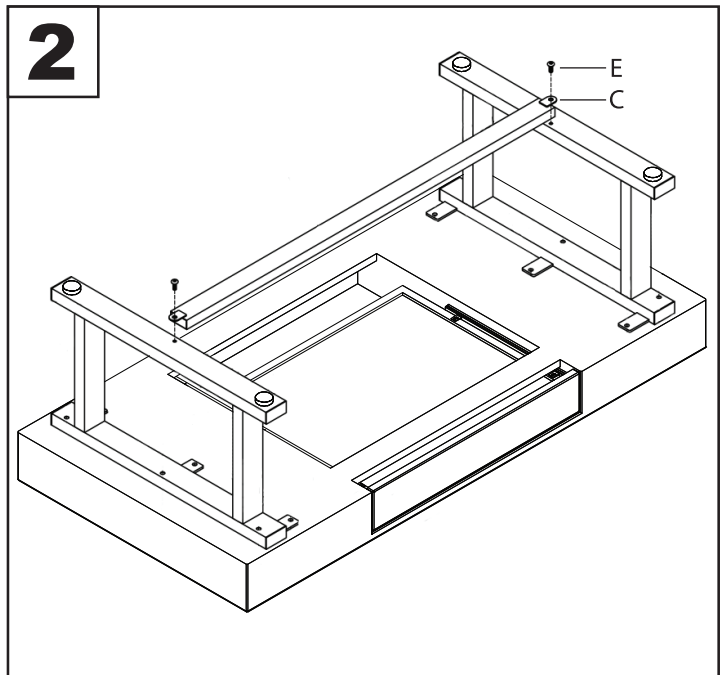

Luster Coffee Table

Part # CT-LSTR XX

17-0621

PARTS

Do not over tighten.
 Do not use power tools to assemble.