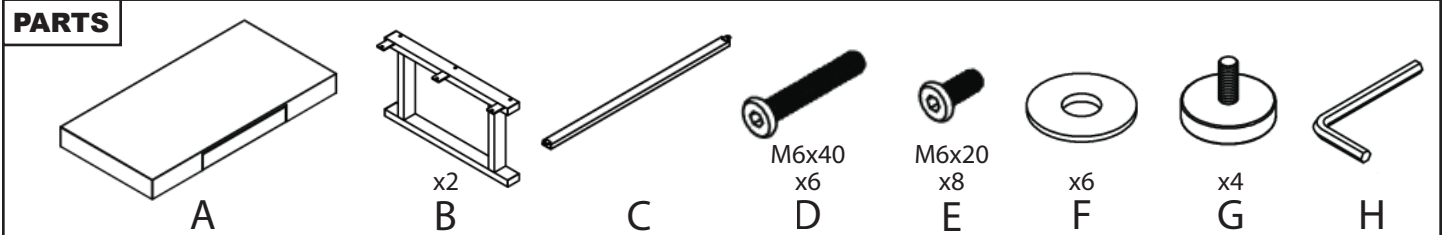

Luster Coffee Table

Part # CT-LSTR XX

17-0621

PARTS

Do not over tighten.
 Do not use power tools to assemble.