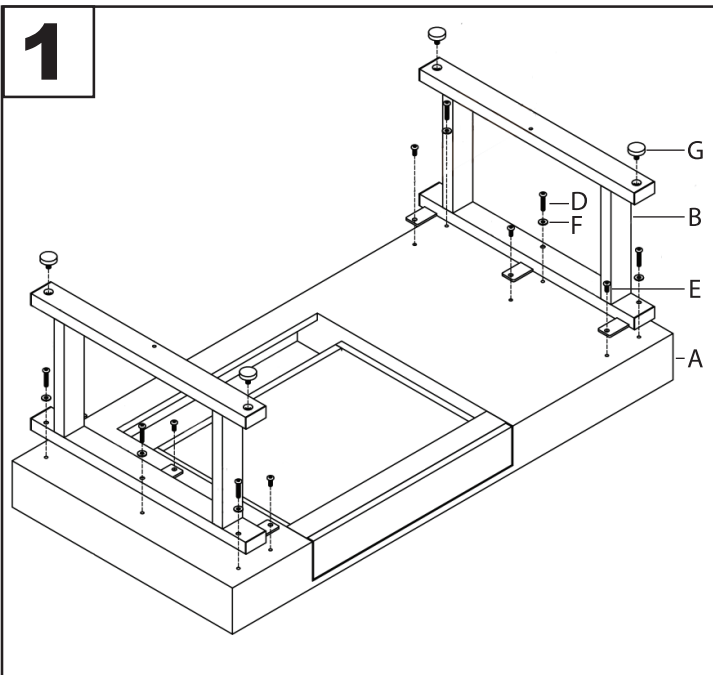

Luster Coffee Table

Part # CT-LSTR XX

17-0621

PARTS

Do not over tighten.
 Do not use power tools to assemble.